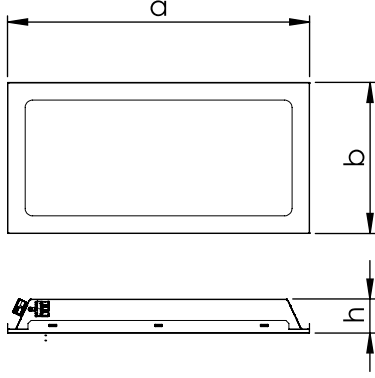

Estee-Favor

Clip-in Backlight LED Panel Luminaire Clip-in Backlight LED Panel Armatür

Product Dimensions / Ürün Boyutları (mm)

Estee-Favor 20W	a	b	h
	300	600	65
Box Sizes / Ambalaj Ölçüleri	310	610	170

*Note: The size of package is for 2 PCS.