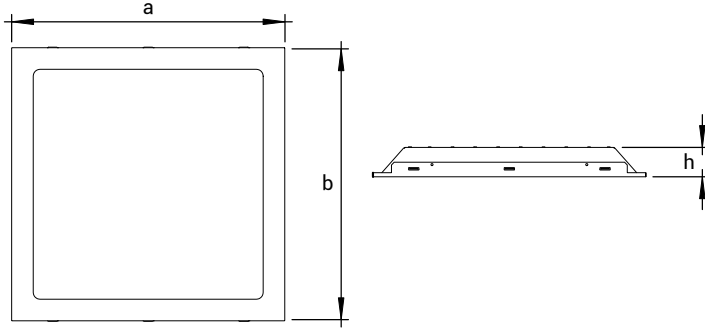

Estee-Favor

Clip-in Backlight LED Panel Luminaire Clip-in Backlight LED Panel Armatür

Product Dimensions / Ürün Boyutları (mm)

Estee-Favor 35W	a	b	h
	595	595	65
Box Sizes / Ambalaj Ölçüleri	620	620	315

*Note: The size of package is for 4 PCS.