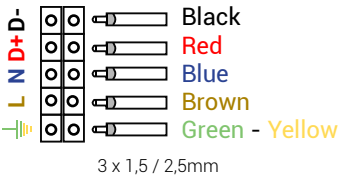

Figure 2 / Şekil 2

DALI product's electrical installation diagram as shown in figure 2.
DALI ürün elektriksel montaj şeması şekil 2 deki gibidir.