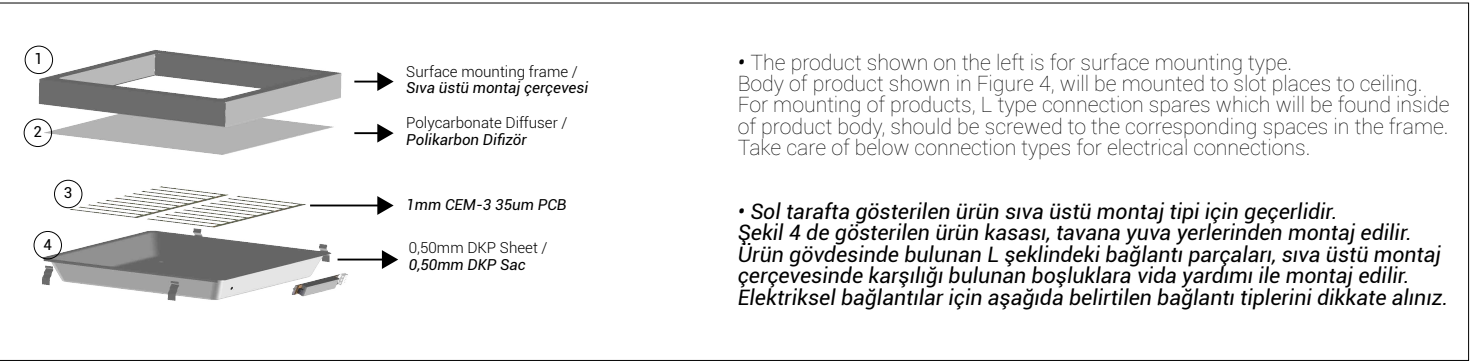

*Note: The weight of package is for 4 PCS.

*Not: Ambalaj ağırlıkları 4 adet ürün için geçerlidir.

• The product shown on the left is for surface mounting type. Body of product shown in Figure 4, will be mounted to slot places to ceiling. For mounting of products, L type connection spares which will be found inside of product body, should be screwed to the corresponding spaces in the frame. Take care of below connection types for electrical connections.